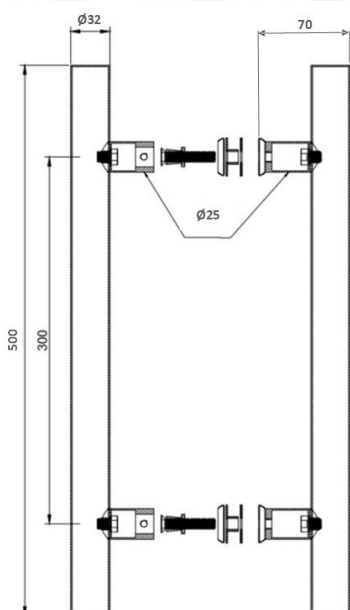

## Description:

Sauna Door Handle "Drava" SS304 Brushed,  $\varnothing 32 \times 500 \text{mm}$ , cc 300mm 8-12mm Glass Thickness, Bore:  $\varnothing 12 \text{mm}$ ; Beech Wood - lacquered

## Item number:

17.87.053-0

Units	Box	Carton	HS Code	Barcode
Set	1	20	8302415000	 5704866504119